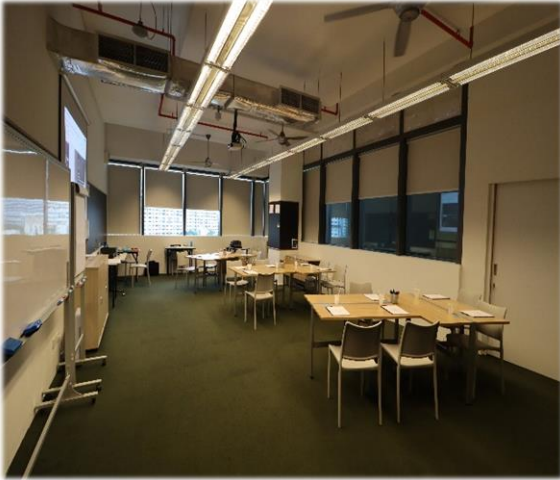

*SeraphCorp Institute  
@ Devan Nair Institute  
80 Jurong East St 21  
#06-01  
Singapore 609607*

SeraphCorp Institute @ Devan Nair Institute has two fully equipped classrooms—  
The Studio and The Lab.

### *The Studio*

- 70sqm
- Seats maximum 24 (cluster-seating)
- Equipped with LCD projector, screen, speakers, flipchart and whiteboard
- The office and classrooms are disabled-access friendly
- Bathroom and water coolers are located nearby
- MRT, bus terminal and eateries within walking distance

## The Lab

---

- 80sqm
- Seats maximum 24 (cluster-seating)
- Equipped with LCD projector, screen, speakers, flipchart and whiteboard
- The office and classrooms are disabled-access friendly
- Bathroom and water coolers are located nearby
- MRT, bus terminal and eateries within walking distance