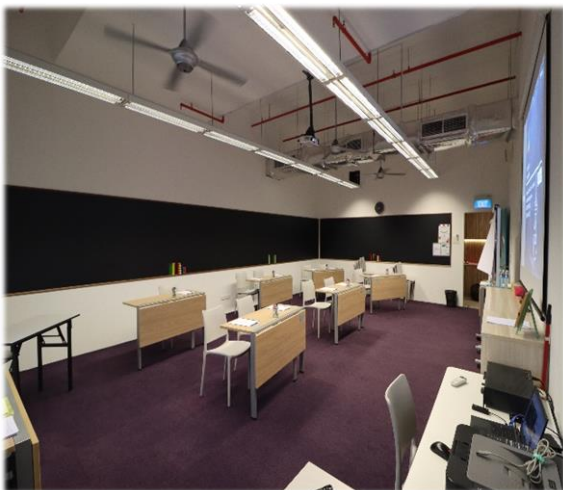

*SeraphCorp Institute  
@ Devan Nair Institute  
80 Jurong East St 21  
#06-01  
Singapore 609607*

SeraphCorp Institute @ Devan Nair Institute has two fully equipped classrooms—  
The Studio and The Lab.

### *The Studio*

- 70sqm
- Seats maximum 24 (cluster-seating)
- Equipped with LCD projector, screen, speakers, flipchart and whiteboard
- The office and classrooms are disabled-access friendly
- Bathroom and water coolers are located nearby
- MRT, bus terminal and eateries within walking distance

## The Lab

---

- 80sqm
- Seats maximum 24 (cluster-seating)
- Equipped with LCD projector, screen, speakers, flipchart and whiteboard
- The office and classrooms are disabled-access friendly
- Bathroom and water coolers are located nearby
- MRT, bus terminal and eateries within walking distance