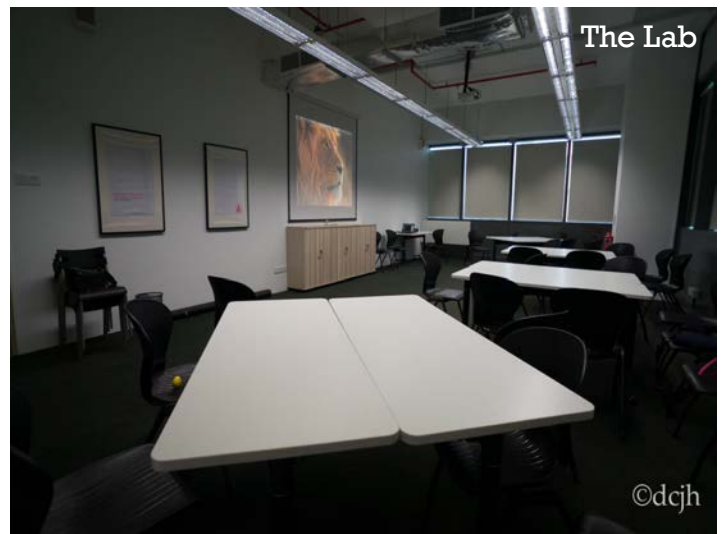

SeraphCorp Institute @ Devan Nair Institute

80 Jurong East St 21
#06-01
Singapore 609607

The Studio

The Studio

SeraphCorp Institute @ Devan Nair Institute has two fully equipped classrooms—The Studio and The Lab.

The Studio

- 70sqm
- Seats maximum 24 (cluster-seating)
- Equipped with LCD projector, screen, speakers, flipchart and whiteboard
- The office and classrooms are disabled-access friendly
- Bathroom and water coolers are located nearby
- MRT, bus terminal and eateries within walking distance

SeraphCorp Institute @ Devan Nair Institute

80 Jurong East St 21
#06-01
Singapore 609607

SeraphCorp Institute @ Devan Nair Institute has two fully equipped classrooms—The Studio and The Lab.

The Lab

- 80sqm
- Seats maximum 24 (cluster-seating)
- Equipped with LCD projector, screen, speakers, flipchart and whiteboard
- The office and classrooms are disabled-access friendly
- Bathroom and water coolers are located nearby
- MRT, bus terminal and eateries within walking distance